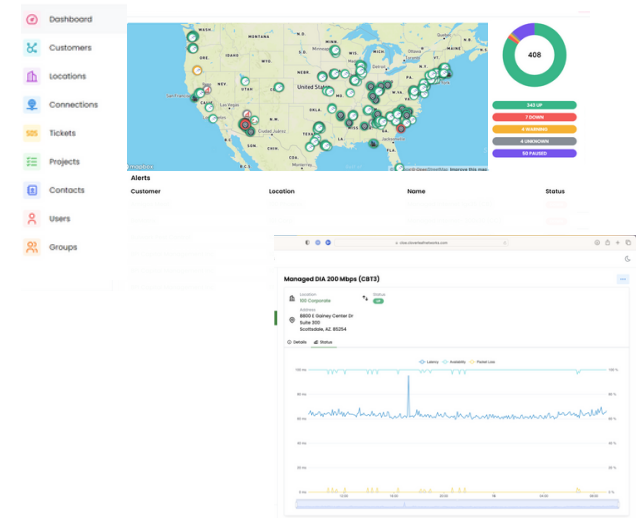

CLOE™

CLOVERLEAF OPERATIONS ENGINE

Your customers mission-critical ecosystems under a **single pane of glass** and under control. No more managing separate providers, separate systems, or shifting from platform to platform.